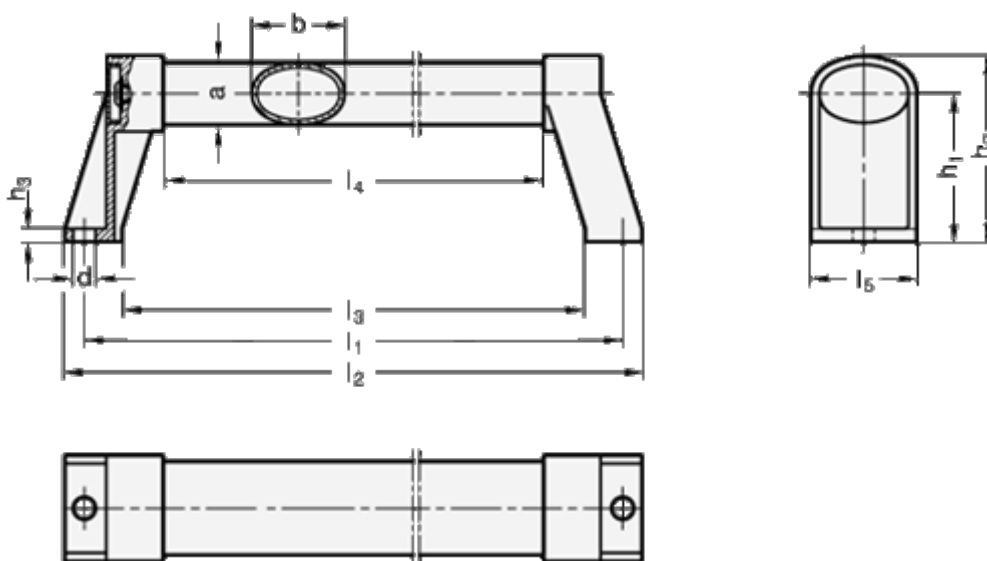

Data Sheet

Article number: 20334136800EL

Description: E+G Oval tubular handle
GN 334.1-36-800-EL

Measures

a = 24	l3 = 771
b = 36	l4 = 739
d = 8.5	l5 = 41
h1 = 57	
h2 = 72	
h3 = 5	
l1 = 800	
l2 = 815	